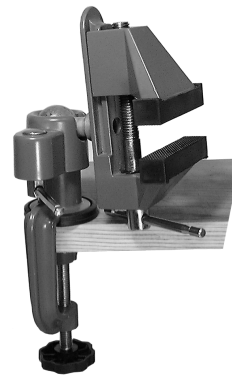

Features

- 3" wide jaw with rubber pads
- Ball Joint swivel for Maximum Performance
- Jaw opening 2 1/4"
- All Metal Construction
- Clamp Opening 2"

No. MUV-1 Large Swivel Vise

6 in 1 Cushion Grip Screwdriver/Nut driver

No. 63-10200 12 pk display 6/1 Tool

27 Piece Handyman's Tool Kit

This tool kit consists of some of the most useful tools bits sockets and drives for the do it your selfer. It is constructed of chrome vanadium steel and comes with a molded carrying case.

Contents:

- (3) Phillips Bits: #1,#2,#3
- (3) Slotted Bits: 1/8", 3/16", 1/4"
- (3) Square Bits: #1,#2,#3
- (7) T-Bits: T-9,T-10, T-15,T-20,T-25,T-27, T-30
- (7) SAE 1/4" Drive Sockets: 3/16",1/4",5/16",11/32", 3/8",7/16",1/2"
- (1) 1/4" Hex to 1/4" Square Adapter
- (1) 4" Extension
- (1) Cushion Grip Handle
- (1) Blow Molded Case

No. 63-10228 27 Piece SAE Tool Kit

Features

- 1 1/2" wide Nylon jaw
- Ball Joint swivel for Maximum Performance
- Jaw opening 2 3/4"
- All Metal Construction
- Clamp Opening 2"

No. MUV-2 Small Swivel Vise