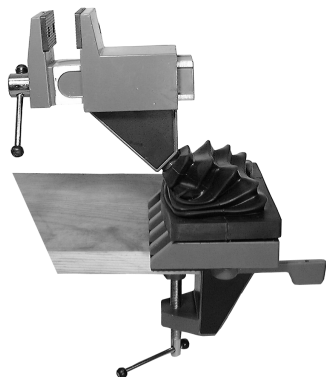

- Includes:
- (Fig. 1) No. WS36 (Ratchet Crimp Tool)
 - (Fig. 2) No. WS145 (Stripping Tool)
 - (Fig. 3) No. WS50 (Cable Cutter)

Deluxe Swivel Base Bench Vise

This deluxe, swivel base bench vise has a one touch locking level for easy positioning.

Features

- 3" wide jaw with rubber pads
- Ball Joint swivel for Maximum Performance
- Jaw opening 2 1/4"
- All Metal Construction
- Clamp Opening 2"

No. MUV-1 Large Swivel Vise

6 in 1 Cushion Grip Screwdriver/Nut driver

This handy tool has (2) Phillips bits, 2 Slotted blades, and 2 nut driver sockets and an insulated double dipped handle. Sold in a counter top display of twelve (12).

Features

- Phillips Bits: #0, #1
- Slotted Bits: 3/16", 1/4"
- Sockets: 1/4", 5/16"
- Overall Length: 7 1/2"

No. 63-10228 27 Piece SAE Tool Kit

Features

- 1 1/2" wide Nylon jaw
- Ball Joint swivel for Maximum Performance
- Jaw opening 2 3/4"
- All Metal Construction
- Clamp Opening 2"

No. MUV-2 Small Swivel Vise